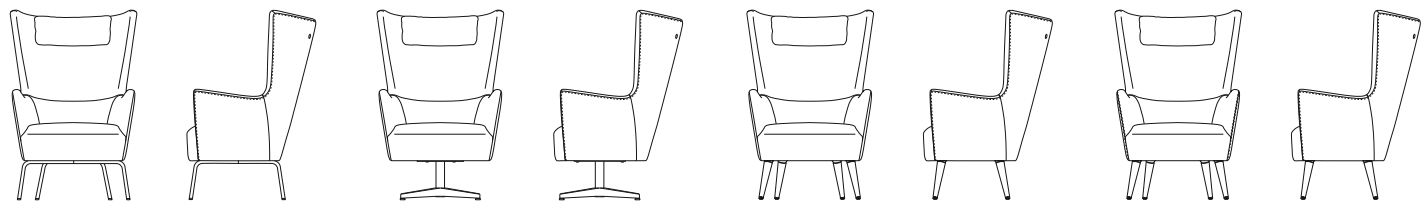

347-B Privacy Lounge Chair w/ Flat Polished Base  
 Vroom: 324D22-B-L Round End Table w/ Flat Polished Base

Crest

**PRODUCT STYLES**

**Privacy Seating**

All Crest Lounge Chairs Can Be Ordered Without The Attached Headrest Pillow.

Lounge Chairs

347-A  
Black Steel Base

347-B  
Flat Polished Base

347-C  
Tapered Brushed Aluminum Metal Legs

347-D  
Tapered Wooden Legs

Ottomans

344-A  
Black Steel Base

344-B  
Flat Polished Base

344-C  
Tapered Brushed Aluminum Metal Legs

344-D  
Tapered Wooden Legs

The newest addition to our lounge seating features a new silhouette with softly padded arms that flow into sculptural wings that are shaped to offer a sanctuary of privacy. Crest is crafted with elegant stitching details and seating comfort is enhanced with the addition of an attached headrest pillow. Additionally, base selections include tapered wooden legs, tapered brushed aluminum metal legs, metal tubular legs, and a flat polished aluminum base for the Crest lounge pieces, as well as for the matching ottomans. Backed by a 10-year warranty, Crest is proudly designed, engineered and manufactured in Trinity, North Carolina.